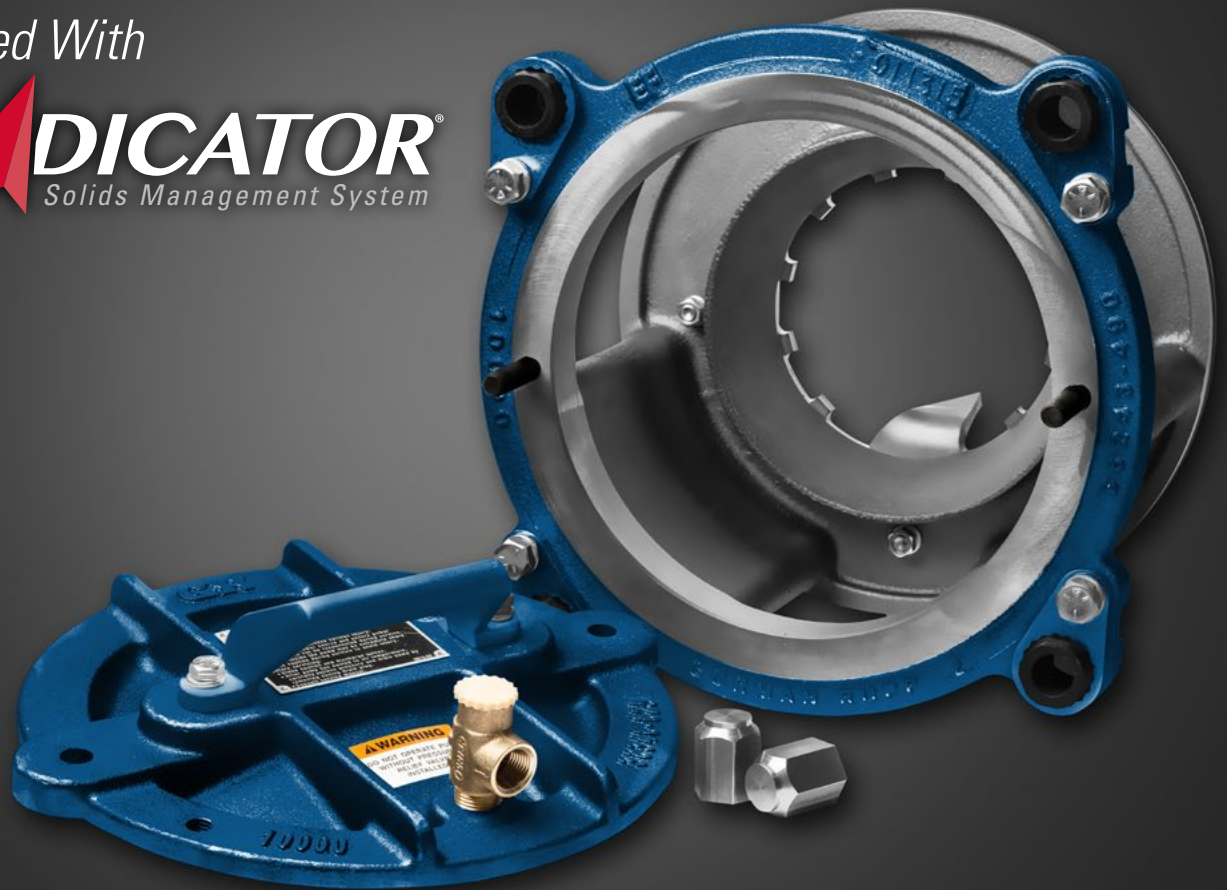

Super T Series® Upgrade Kits

Equipped With

ERADICATOR
Solids Management System

Some applications are tougher than others. Whether you are dealing with today's "New Sewage", sanitary wipes, plastic bags, feathers, hair, sludge, stringy material or any other type of debris, downtime costs you money.

For existing Super T Series® installations where clog-prone materials are affecting uptime and maintenance costs, you need the Eradicator®. Gorman-Rupp's innovative Solids Management System consisting of: a patented lightweight inspection cover allowing easy access to the

impeller, an innovative back cover plate incorporating an obstruction-free flow path and a new, aggressive self-cleaning wearplate that includes notches and grooves in combination with a revolutionary "tooth" designed to constantly and effectively clear the eye of the impeller. Now available in a retrofit kit for Super T Series pumps.

The Eradicator Solids Management System can easily be installed on any existing Super T Series pump in the field. Gorman-Rupp's upgrade kits include everything you need to put the best self-cleaning pump technology in the industry to work for you!